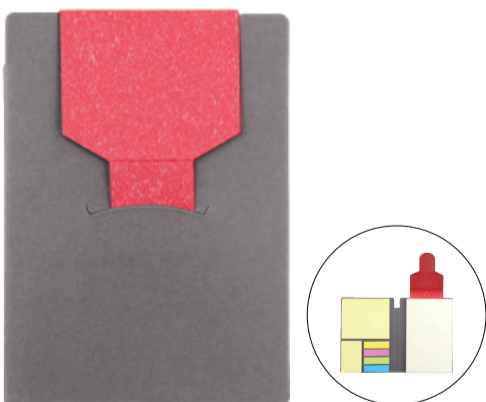

5001
Triangle Shaped HB Pencil

● ● ●
S123
 A5 Notebook
 Pages: Lined

● ● ● ●
S125
 Wire-O Notebook
 Pages: Lined

● ● ●
S138 COORDINATE
 Infinity Planner
 Pages: Lined, index stickers included

● ● ●
S141 BINDER
 PU Leather Notebook
 Pages: Lined

● ○
S126 ASPEN
 Pocket Journal
 Pages: Dotted

● ● ●
S133 BIRCH
 Dual Paper Notebook
 Pages: Lined & Dotted

●●●●●
S147 COVA
Notebook
Pages: Lined

●●
S148 SCRIBBLE
Eco Notepad Set

S68
Eco Notebook

●●
S122
Recycled Notebook
Pages: Lined