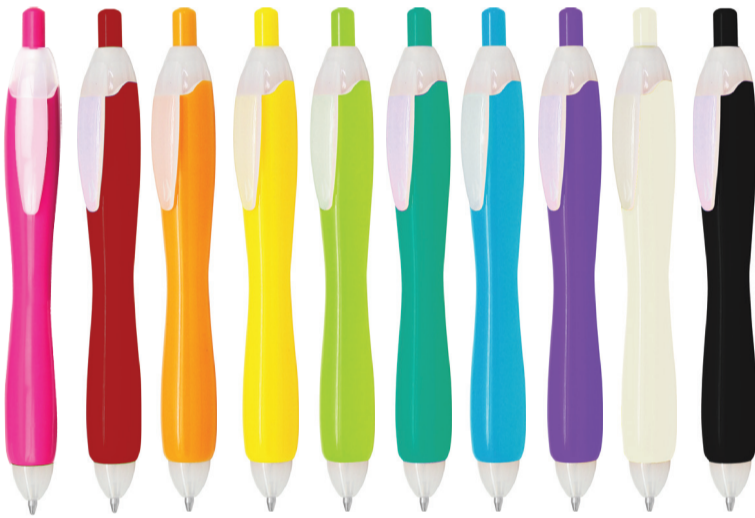

602 BUBBLE
Plastic Ball Pen
Black Ink