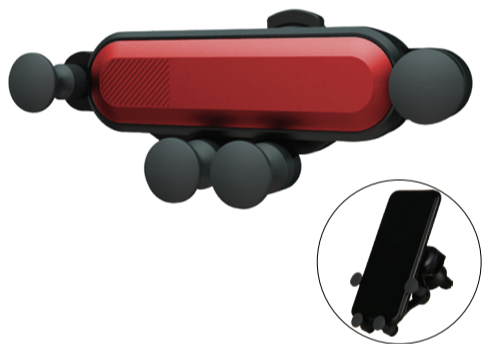

● ● ● ●
SG111 RIPTIDE
Car Phone Holder