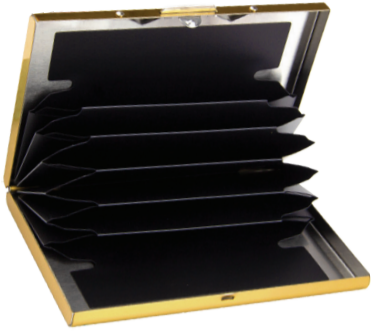

● ●
MP82 KWIK
Foldable Shopping Bag

● ●
MP46 DASH
Triple-Tier Shoe Bag

● ● ● ●
MP35 DIVER
Waterproof Dry Bag
(5L)

● ● ● ●
MP75 DIVER
Waterproof Dry Bag
(10L)

● ● ●
MP58 VACATION
Foldable Travel Bag

● ●
MP50
Canvas Drawstring Bag
12oz

● ● ● ● ●
MP80 TWIGGY
Lunch Bag

● ● ● ● ●
MP52 DRAX
Backpack

MP62 MARCO
Backpack

EZ483 ENCAZE
RFID Blocking Card Holder

EZ360
RFID Blocking Card Holder

EZ201
PU Leather Name Card Holder

EZ460 BROOK
RFID Wallet